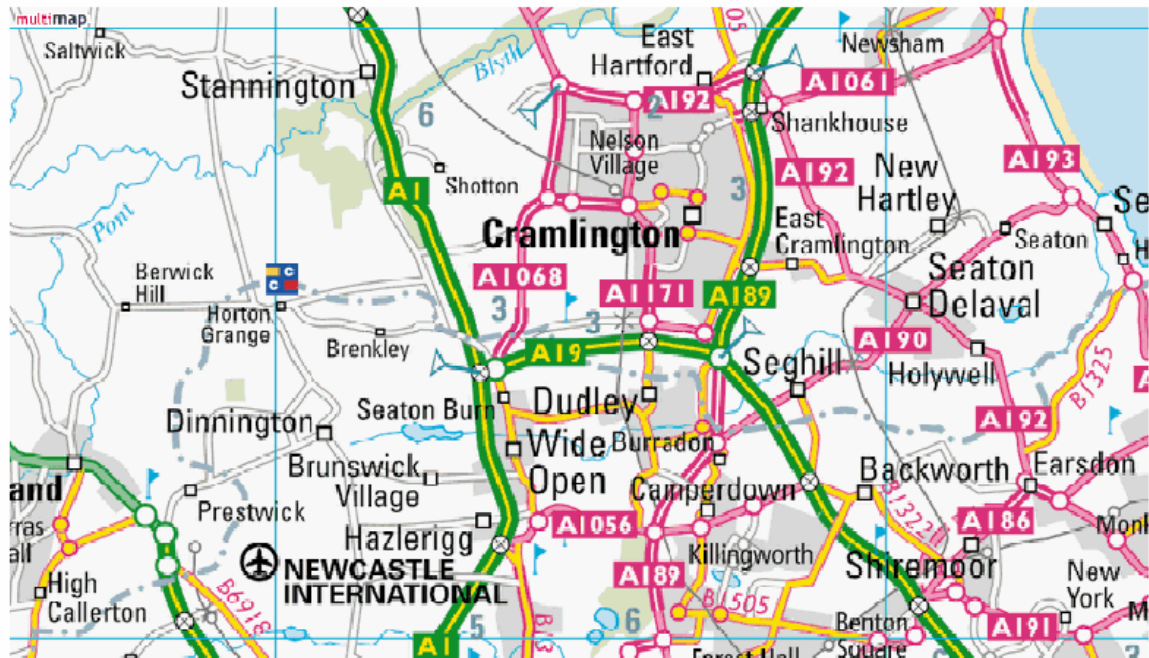

Creating Careers Ltd

5 Horton Park,
Berwick Hill Road,
Seaton Burn, Newcastle Upon Tyne, NE13 6BU

T: +44 (0) 1661 864470

F: +44 (0) 1661 864471

www.creatingcareers.com

Horton Park is located adjacent to Horton Grange Hotel.

By Train

The office is located approximately 10 miles from Newcastle Central Station, and taxis are available outside the station.

By Air

The office is a 10 minute taxi ride from Newcastle International Airport.

By Car

Northbound from the A1

- Leave the A1 at exit signposted for Cramlington and Tyne Tunnel.
- At the roundabout, take the first exit, signposted Blagdon.
- Continue over the bridge and take the left signposted Blagdon Farm Shop / Milkhope Centre
- You will pass the Blagdon Farm Shop / Milkhope Centre on your right.
- The entrance to Horton Park is immediately after the Horton Grange Hotel, on the right.

Southbound from the A1

- Leave the A1 at exit signposted for Ponteland / Dinnington / Blagdon.
- Follow signs for Blagdon Farm Shop / Milkhope Centre.
- You will pass the Blagdon Farm Shop / Milkhope Centre on your right.
- The entrance to Horton Park is immediately after the Horton Grange Hotel, on the right.